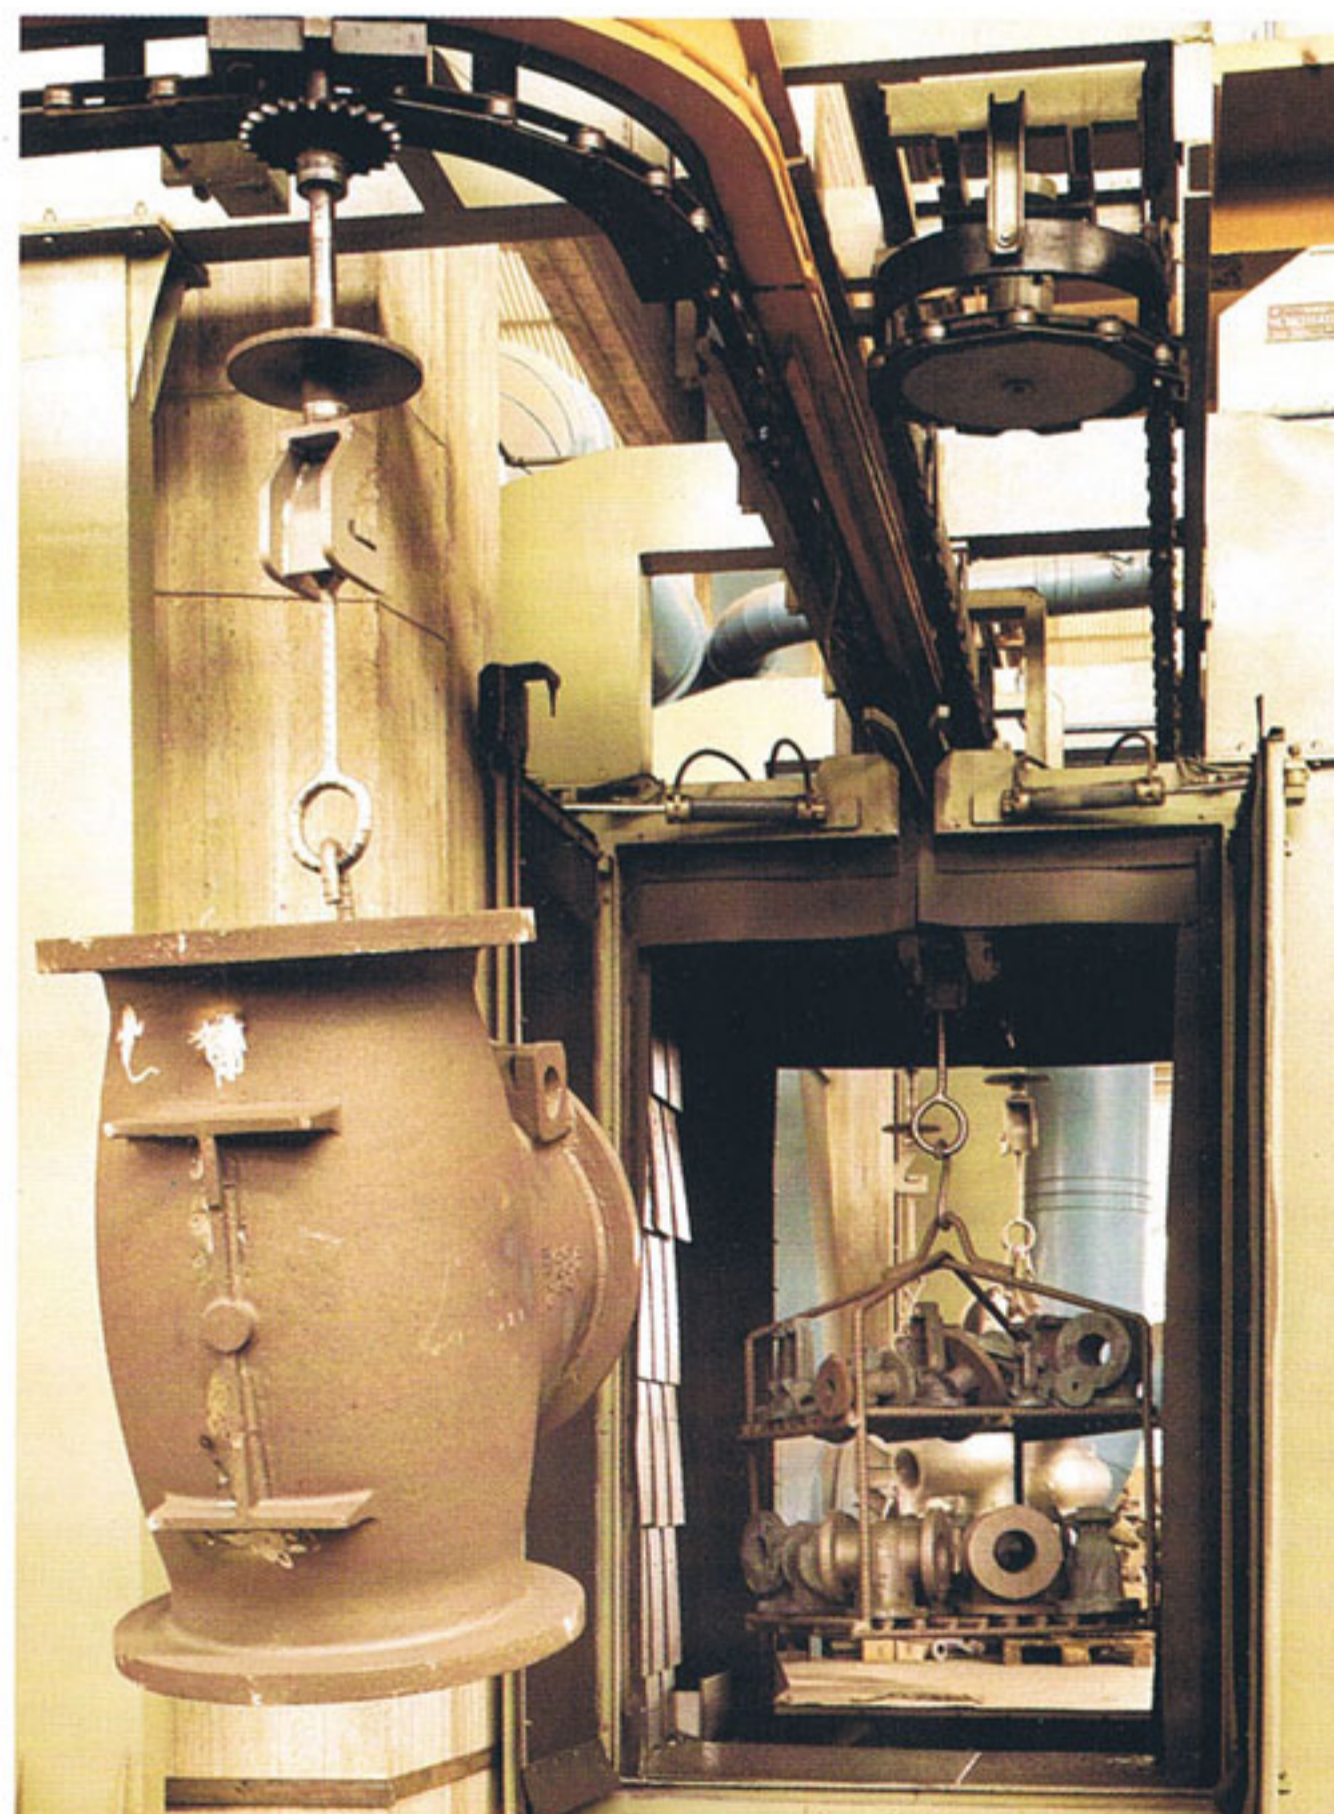

STERROGRANIGLIATRICI CONTINUE
CONTINUOUS DESANDING SHOTBLAST UNITS
GRENAILLEUSES CONTINUES POUR FONDERIES