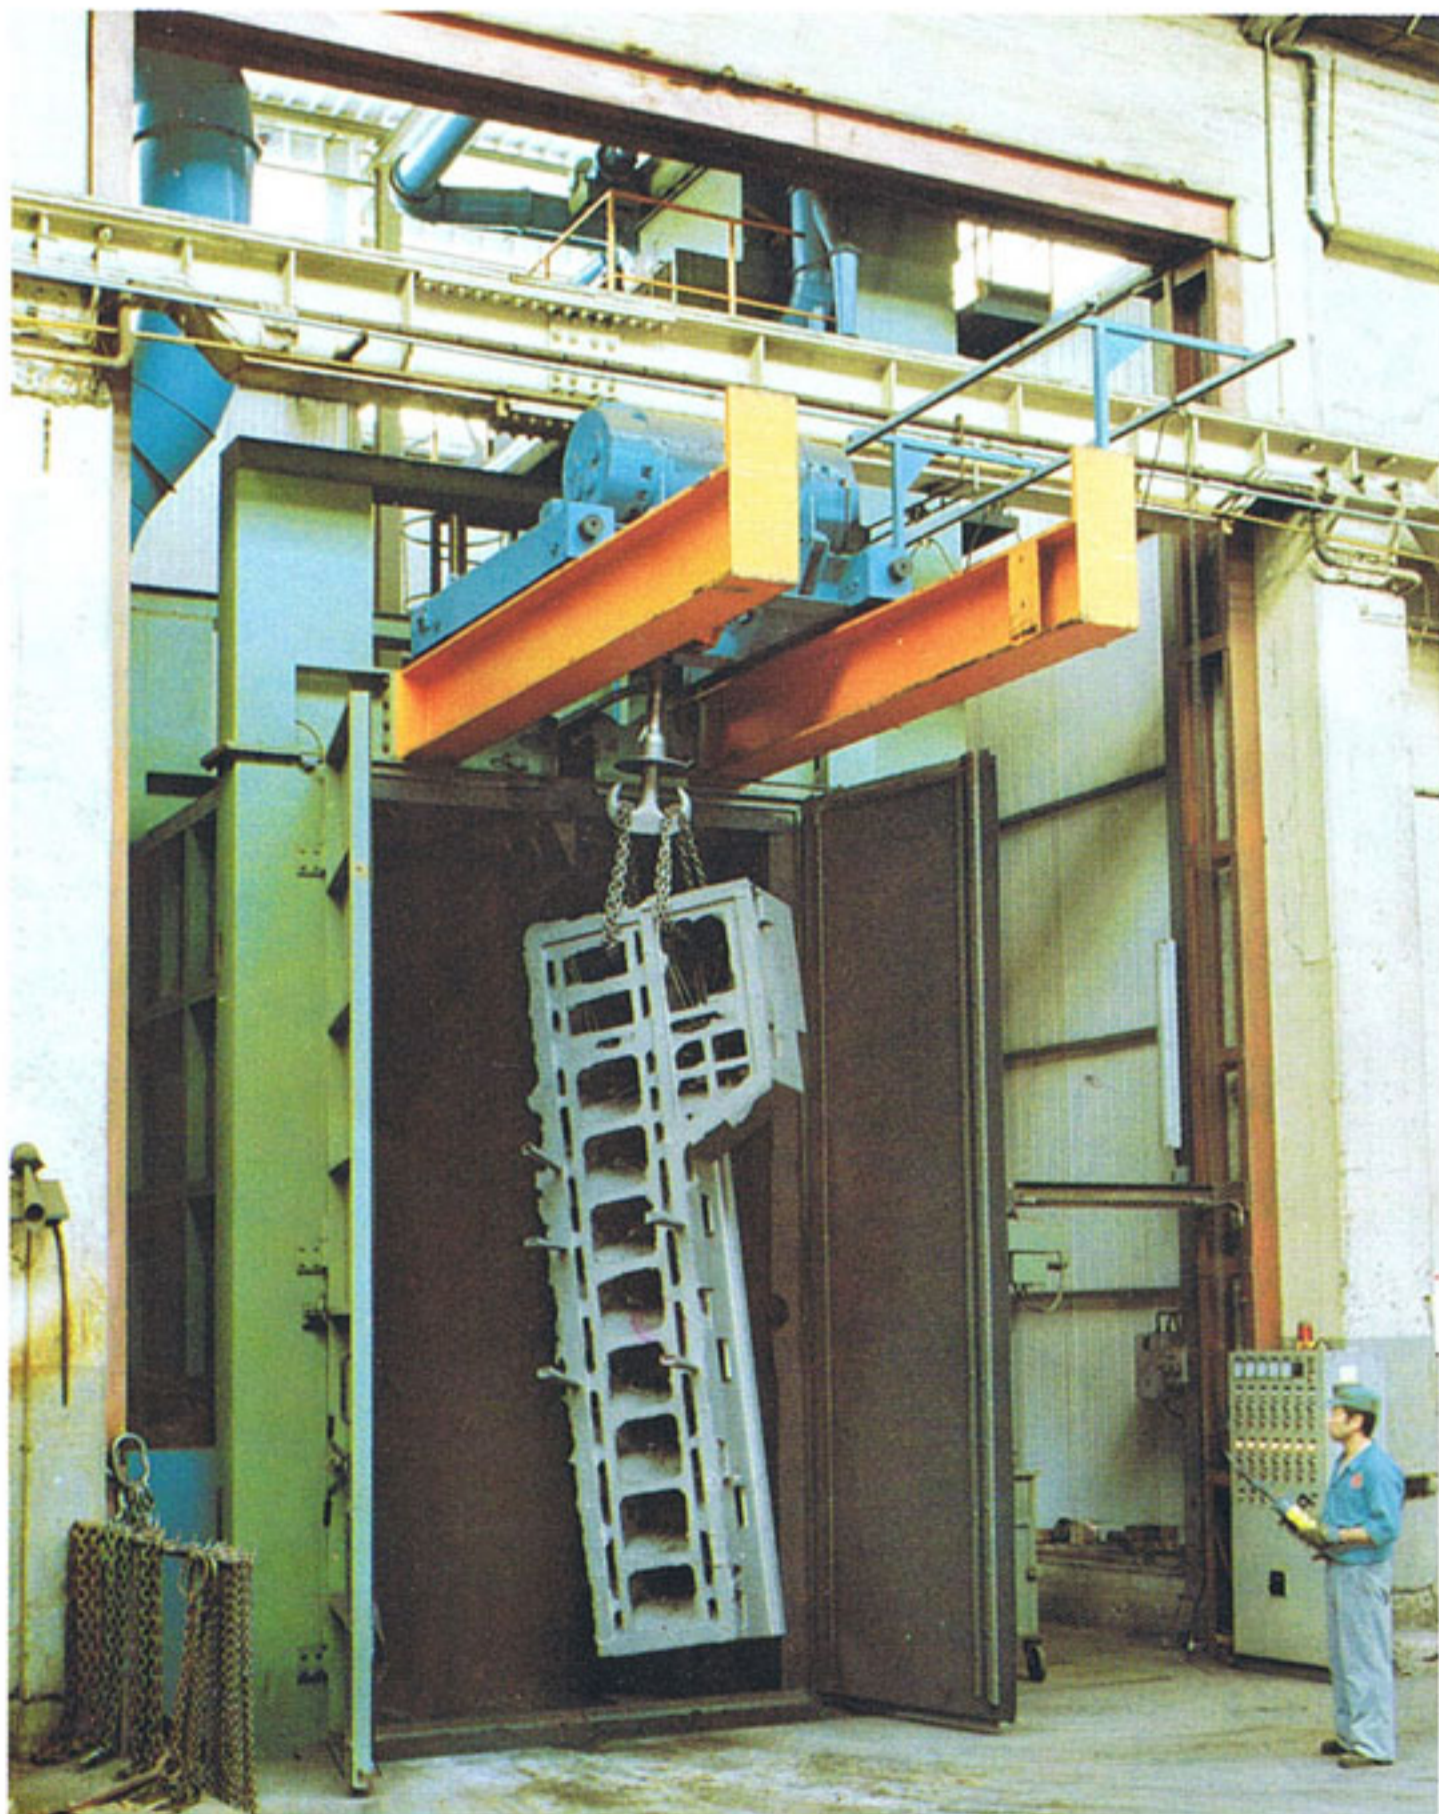

STERROGRANIGLIATRICI A PARANCO. PORTATA 2 ÷ 15 TON
HOIST DESANDING SHOTBLAST UNITS. CAPACITY 2 ÷ 15 TONS
GRENAILLEUSES A PALAN POUR FONDERIES. CAPACITE 2 ÷ 15 TONS